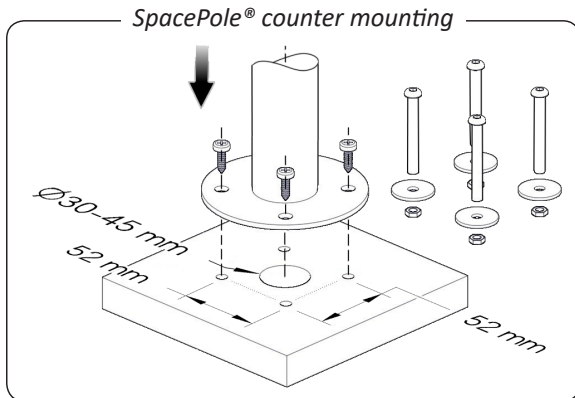

Essentials Installation Guide

SPV1108 SpacePole® Angled Wall Screen Mount

Angled (25°) Wall Screen Mount

Cable Tie

A

SpacePole® counter mounting

Ø30-45 mm
52 mm

52 mm