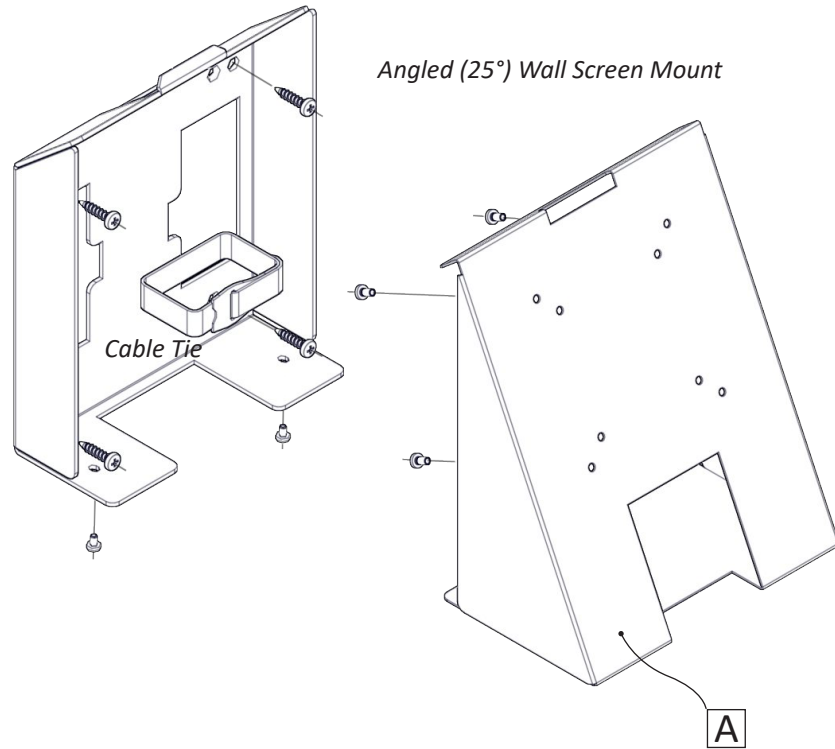

Essentials Installation Guide

SPV1108 SpacePole® Angled Wall Screen Mount

Angled (25°) Wall Screen Mount

Cable Tie

A

SpacePole® counter mounting

Ø30-45 mm
52 mm

52 mm