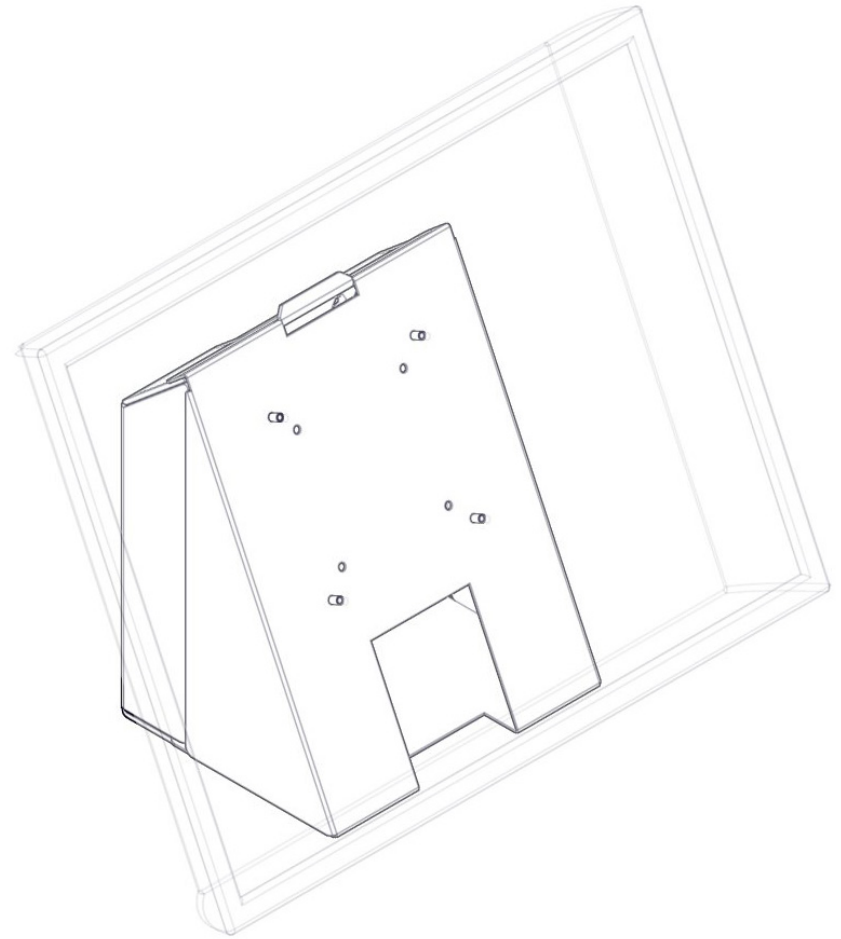

Essentials Installation Guide

SPV1108 SpacePole® Angled Wall Screen Mount

Angled (25°) Wall Screen Mount

Cable Tie

A

SpacePole® counter mounting

Ø30-45 mm
52 mm

52 mm